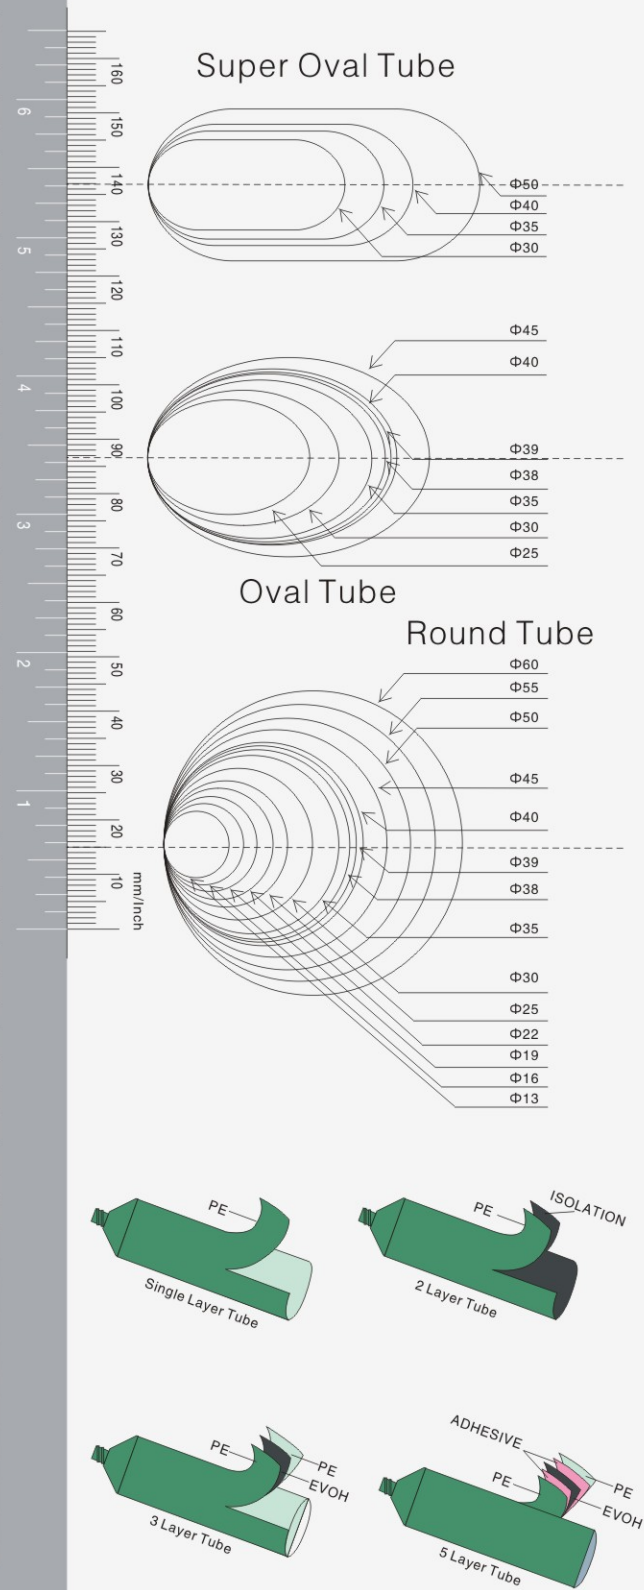

VOLUME TO SIZE CHART

Inches>	1/2"	5/8"	3/4"	7/8"	1"	1 1/16"	1 3/8"	1 1/2"	1 8/15"	1 9/16"	1 3/4"	2"	2 3/16"	2 3/8"	
millimeter	13	16	19	22	25	30	35	38	39	40	45	50	55	60	
ML	3	5	8	10	15	20	25	30	35	40	45	50	55	60	
Fl oz	0.10	0.17	0.27	0.34	0.51	0.68	0.85	1.00	1.18	1.35	1.52	1.69	1.86	2.00	
		50													
		60													
		70	75	55											
			80	67											
				85	70										
					105	80									
						90	75								
							100	82							
								110	90						
									120	98					
										130	105				
											113				
												121	105		
													129	110	
														137	
															120
															110
															108
															105
															110
															118
															115
															123
															120
															100
															130
															105
															130
															115
															140
															128
															125
															100
															145
															133
															130
															105
															150
															143
															140
															125
															105
															160
															150
															148
															145
															130
															108
															165
															155
															153
															150
															145
															111
															160
															158
															150
															114
															165
															163
															155
															117
															170
															168
															160
															120
															173
															170
															165
															123
															175
															170
															126
															180
															175
															129
															185
															180
															132
															185
															135
															120
															138
															123
															141
															126
															144
															129
															147
															133
															150
															137
															153
															140
															120
															159
															147
															125
															165
															154
															130
															171