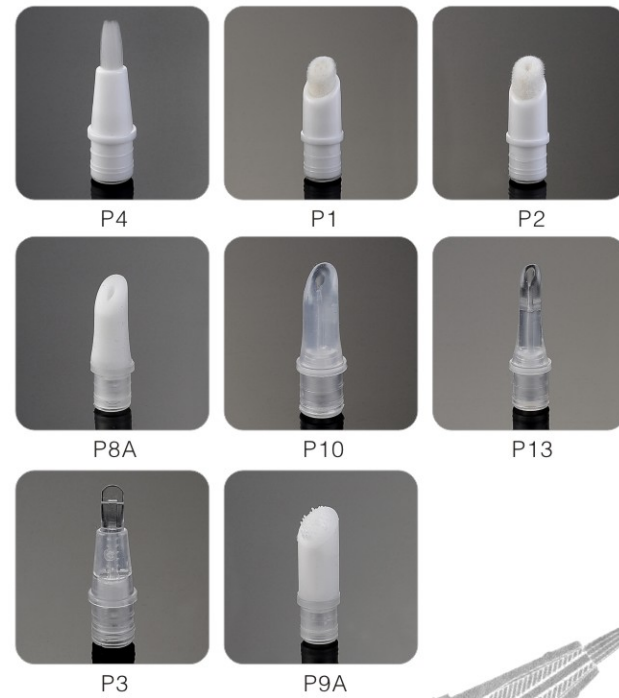

Maximum security against leakage and drying.

AVAILABLE TIP

Ordinary Tip

Anti-leak Tip

COSMETIC BRUSH LIP PEN & EYEBROW PENCIL

EYELINER PEN

Make-up Packaging

Complete line: **HGL005**

01*HG7368B 03*HG6190C 05*HG7368A 07*HG7367 09*HG5221C
02*HG9139 04*HG6352B 06*HG8134 08*HG7366

Make-up Packaging

Complete line: **HGL001**

01*HG9229 03*HG9228 05*HG9331 07*HG9165
02*HG9238 04*HG9162 06*HG9139